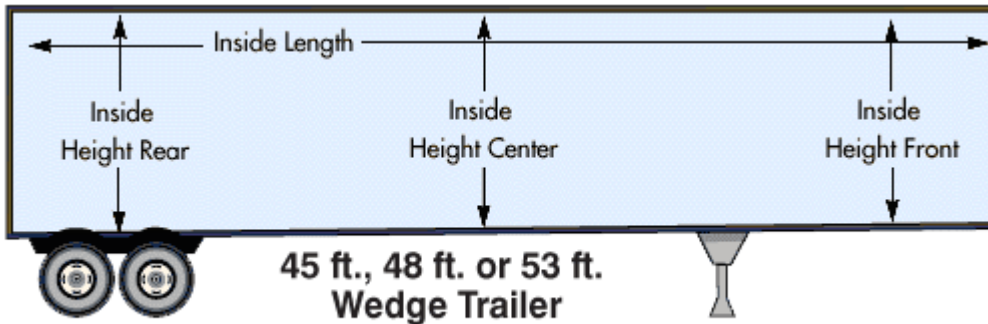

## Semi-Trailer Dimensions

Here, you'll find tractor-trailer dimensions to help you plan your LTL shipments with Freight. If you have additional questions about our trailer dimensions, please contact Freightmate Inc..

**28 ft., 45 ft., 48 ft. or 53 ft. Wedge Trailer**

**28 ft. High Cube Trailer**

### Semi-Trailer Dimensions

	Length	Inside Width	Inside Height Rear	Inside Height Center	Inside Height Front	Door Opening Width	Door Opening Height	Rear Floor Height	Cubic Capacity	Overall Width	Overall Height
28' High Cube	27'3"	100"	110"	109"	107"	93"	104"	47-1/2"	2029 cft	102"	13'6"
45' Wedge	44' 1-1/2"	93"	112"	109"	106"	87"	105-1/2"	50"	3083 cft	96"	13'6"
48' Wedge	47'3"	99"	112-1/2"	110-1/2"	108-1/2"	93"	105"	48-1/2"	3566 cft	102"	13'6"
53' Wedge	52'	99"	111"	110-1/2"	110"	93"	105"	49"	4050 cft	102"	13'6"
53'	52'	99"	110-1/4"	110-1/4"	110-1/4"	93"	105"	49"	4050 cft	102"	13'6"