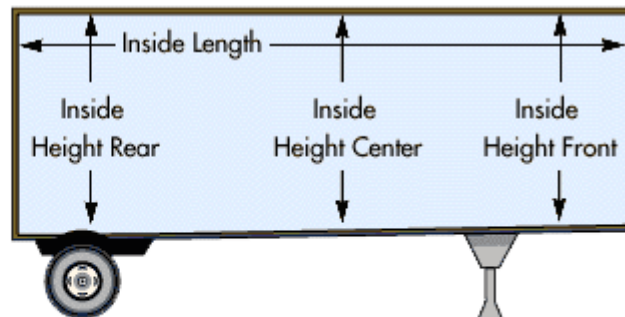

## Semi-Trailer Dimensions

Here, you'll find tractor-trailer dimensions to help you plan your LTL shipments with Freight. If you have additional questions about our trailer dimensions, please contact Freightmate Inc..

**28 ft., 45 ft., 48 ft. or 53 ft. Wedge Trailer**

**28 ft. High Cube Trailer**

### Semi-Trailer Dimensions

	Length	Inside Width	Inside Height Rear	Inside Height Center	Inside Height Front	Door Opening Width	Door Opening Height	Rear Floor Height	Cubic Capacity	Overall Width	Overall Height
28' High Cube	27'3"	100"	110"	109"	107"	93"	104"	47-1/2"	2029 cft	102"	13'6"
45' Wedge	44' 1-1/2"	93"	112"	109"	106"	87"	105-1/2"	50"	3083 cft	96"	13'6"
48' Wedge	47'3"	99"	112-1/2"	110-1/2"	108-1/2"	93"	105"	48-1/2"	3566 cft	102"	13'6"
53' Wedge	52'	99"	111"	110-1/2"	110"	93"	105"	49"	4050 cft	102"	13'6"
53'	52'	99"	110-1/4"	110-1/4"	110-1/4"	93"	105"	49"	4050 cft	102"	13'6"