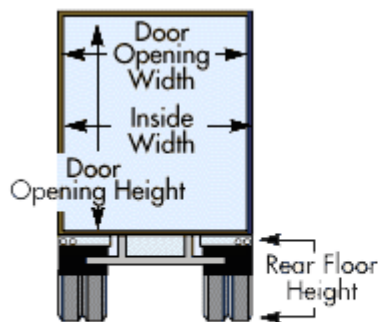

## Semi-Trailer Dimensions

Here, you'll find tractor-trailer dimensions to help you plan your LTL shipments with Freight. If you have additional questions about our trailer dimensions, please contact Freightmate Inc..

### Semi-Trailer Dimensions

	Length	Inside Width	Inside Height Rear	Inside Height Center	Inside Height Front	Door Opening Width	Door Opening Height	Rear Floor Height	Cubic Capacity	Overall Width	Overall Height
28' High Cube	27'3"	100"	110"	109"	107"	93"	104"	47-1/2"	2029 cft	102"	13'6"
45' Wedge	44' 1-1/2"	93"	112"	109"	106"	87"	105-1/2"	50"	3083 cft	96"	13'6"
48' Wedge	47'3"	99"	112-1/2"	110-1/2"	108-1/2"	93"	105"	48-1/2"	3566 cft	102"	13'6"
53' Wedge	52'	99"	111"	110-1/2"	110"	93"	105"	49"	4050 cft	102"	13'6"
53'	52'	99"	110-1/4"	110-1/4"	110-1/4"	93"	105"	49"	4050 cft	102"	13'6"